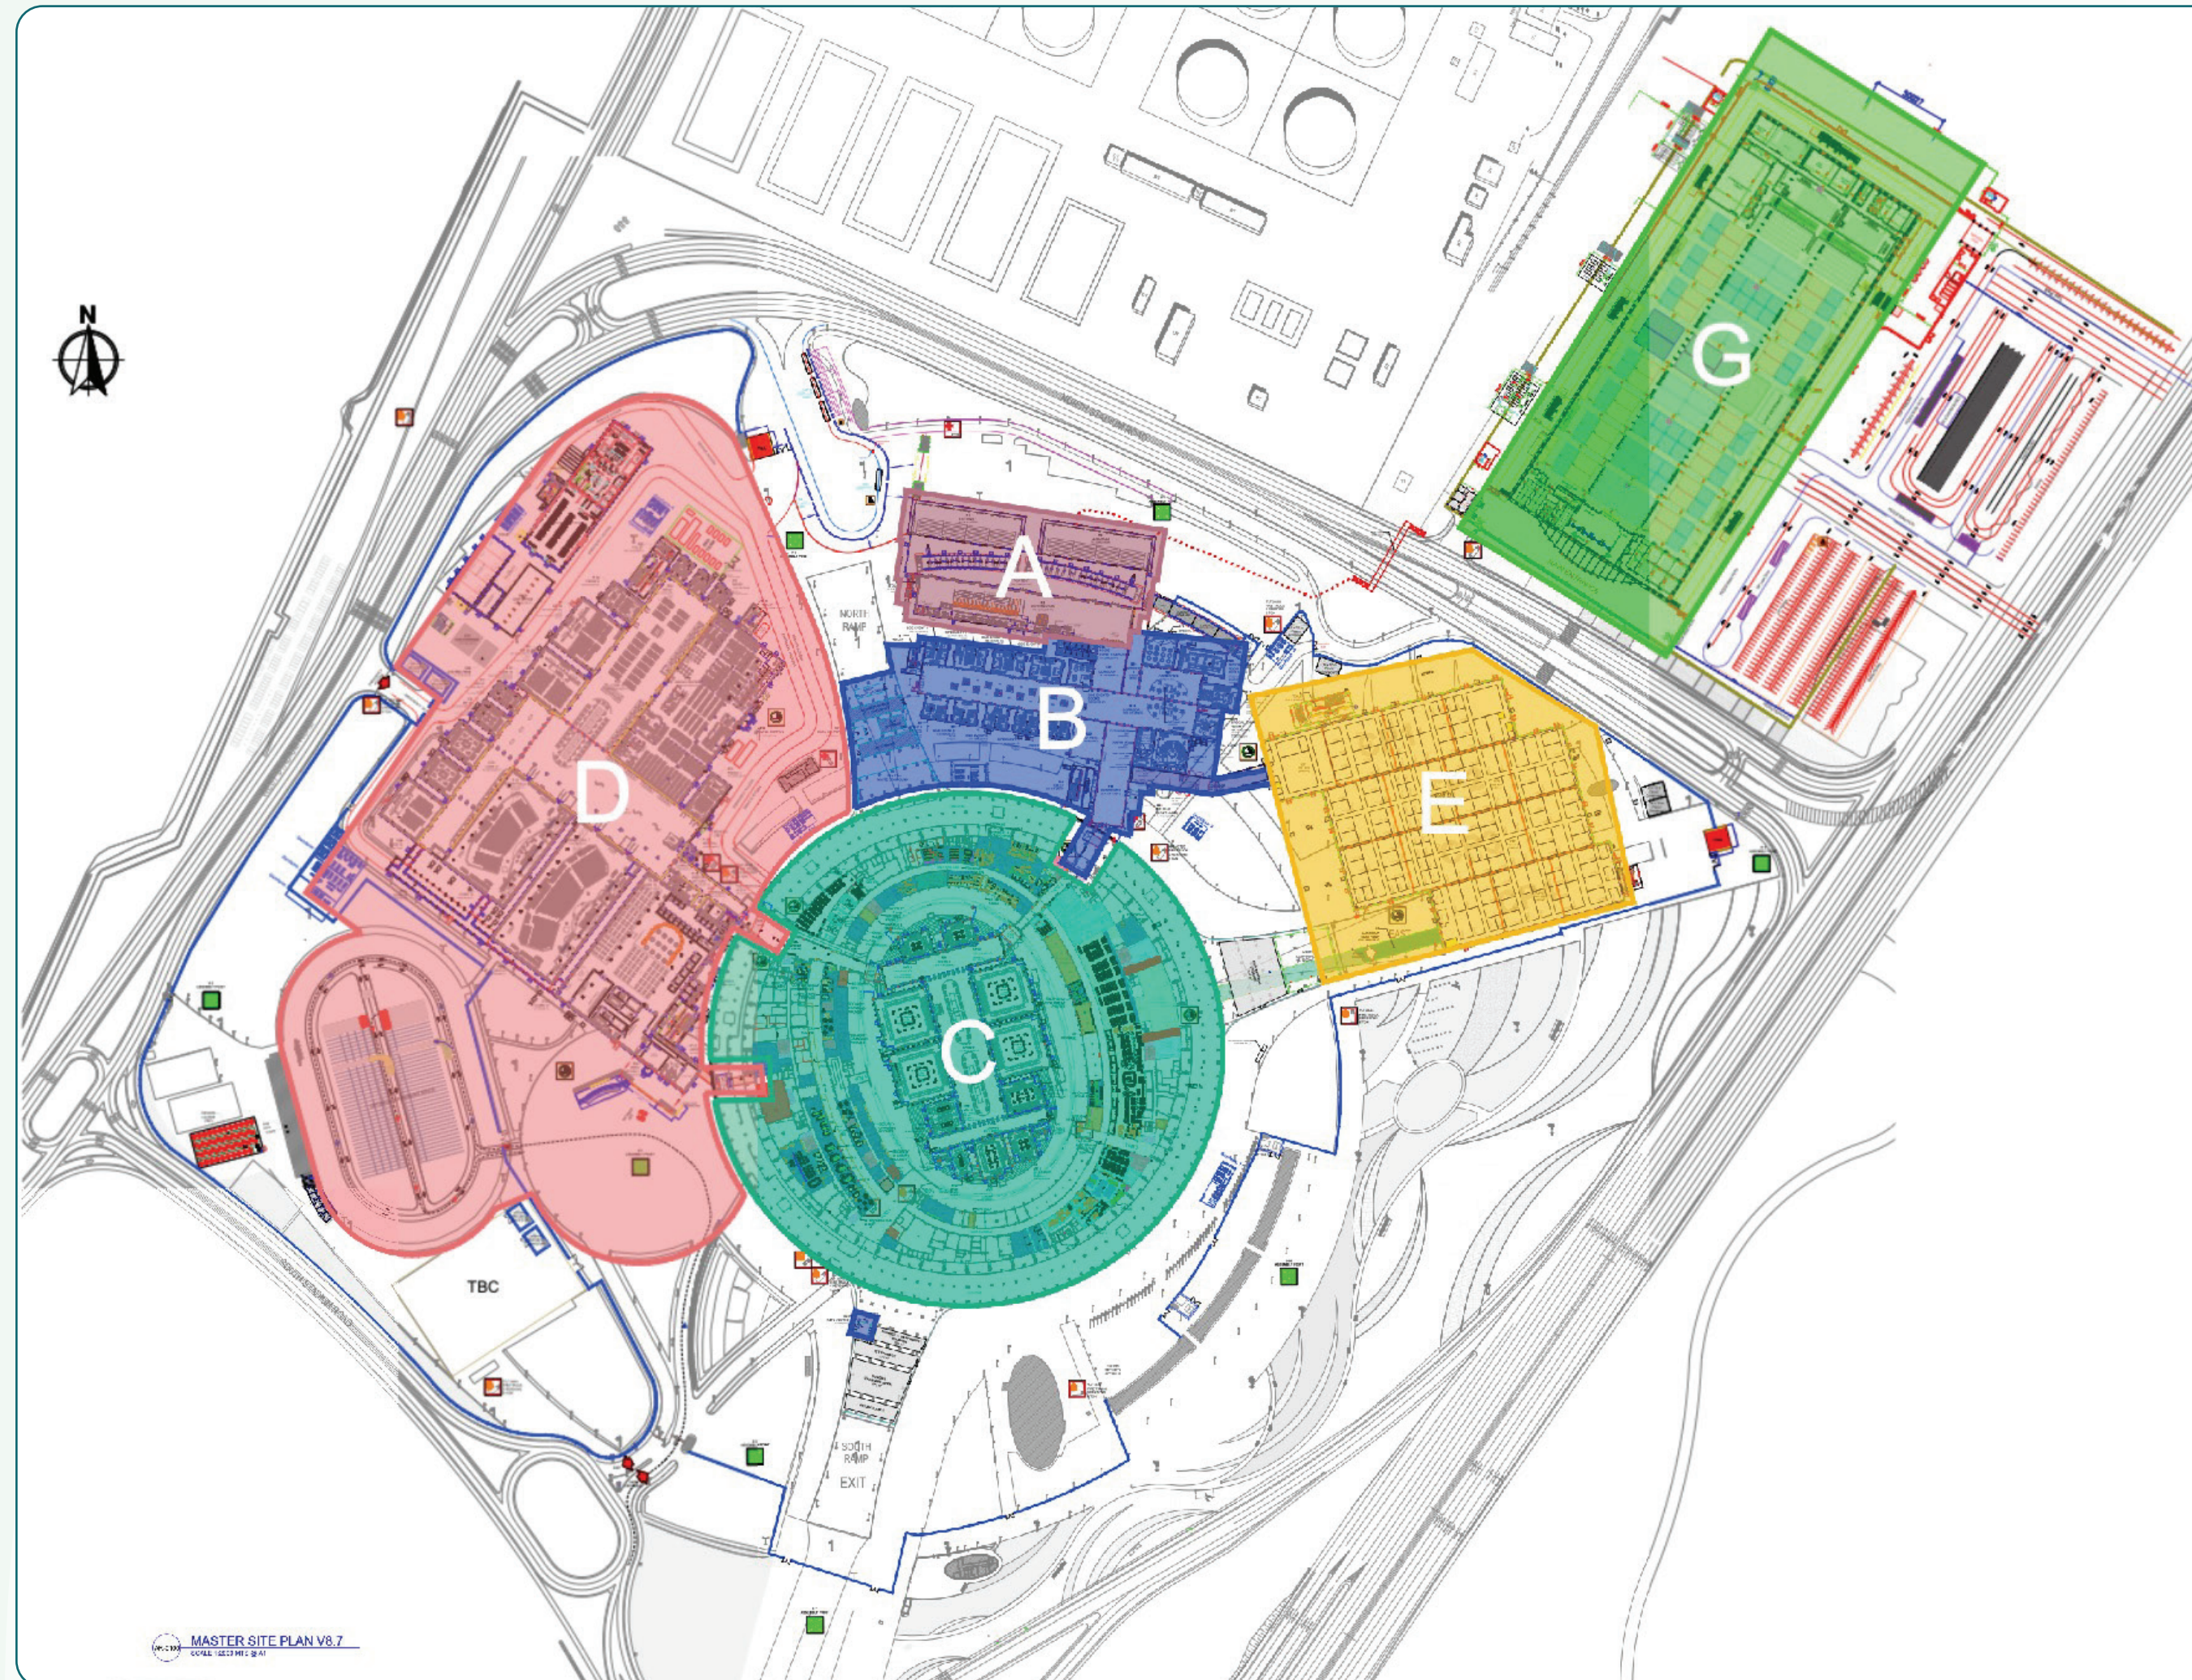

COP29 Zone Map

Zone A

Main Entrance & Registration

Zone B

Side Events & Special Events

Zone C

Negotiation Rooms and Delegation Office

Zone D

VVIP and Media Centre

Zone E

Pavilions

Zone G

Green Zone

Total area of the Blue Zone

104,460 m²/10 hectares

Total perimeter of the Blue Zone

4,900,311 m²/49 hectares